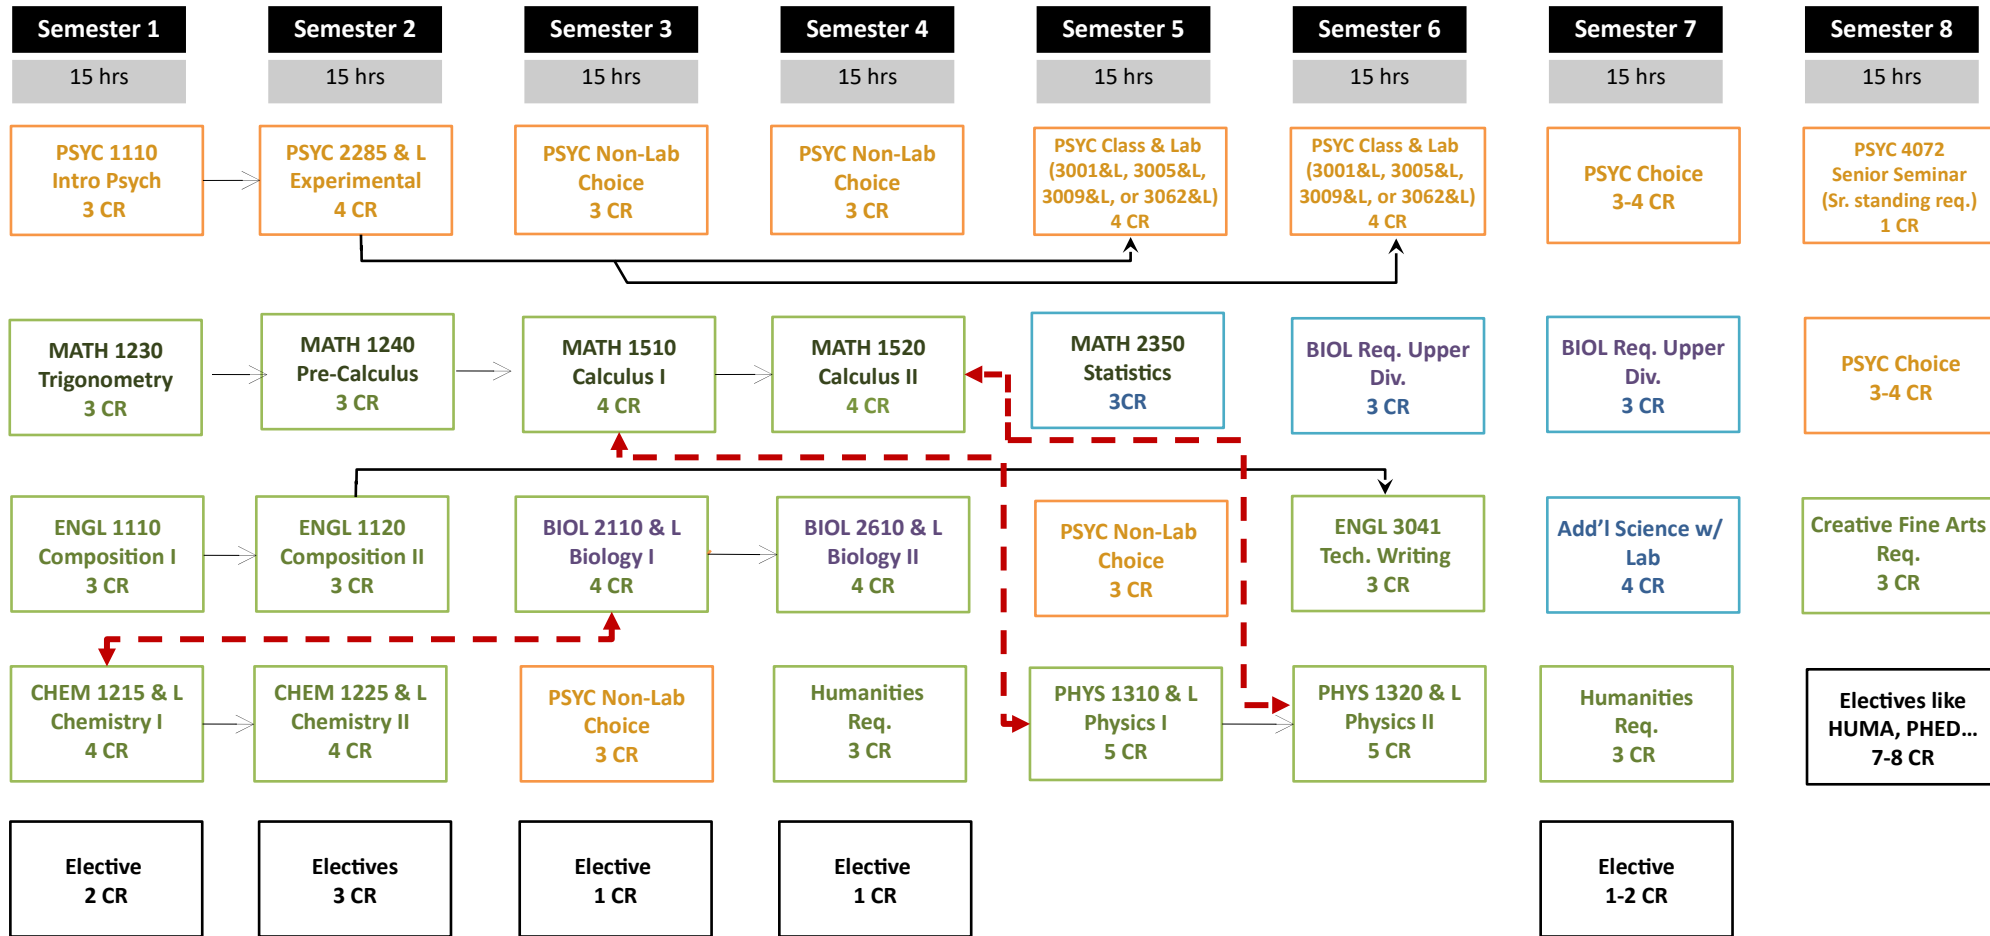

# NMT Psychology BS-from-Math1230 Curriculum Flow Chart

(120 Credits)

- Psychology classes
- Other degree requirements
- Core requirements
- Electives

Prerequisites →  
Co-requisites - - - - ->

Humanities courses include: ENGL, ARTS, MUSC, HIST, PHIL, HUMA, SOSC, SS, TC, Foreign Languages (GERM, SPAN)